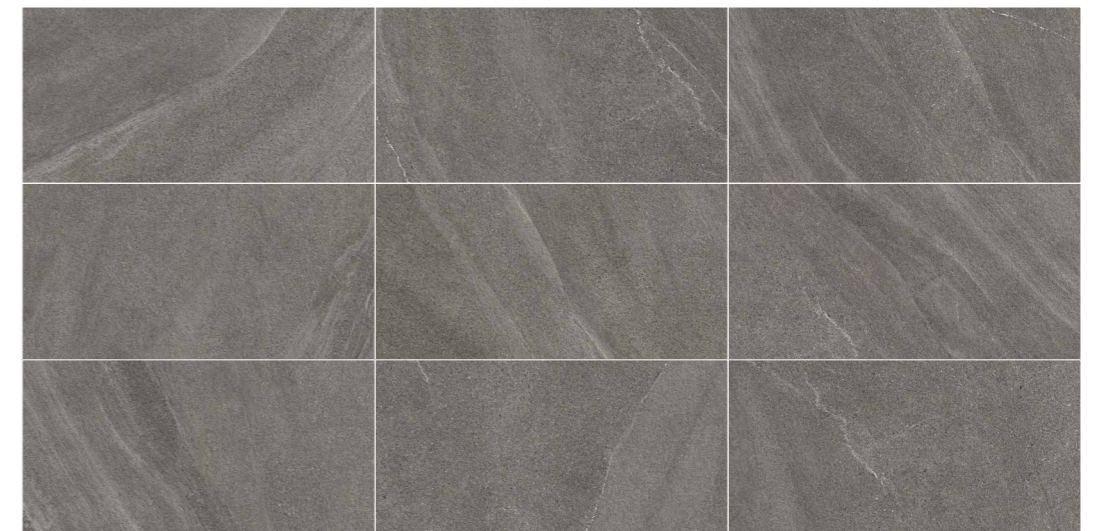

BLACK - BVLE70126KRA (External R11) Size:600x1200mm(24"x48")