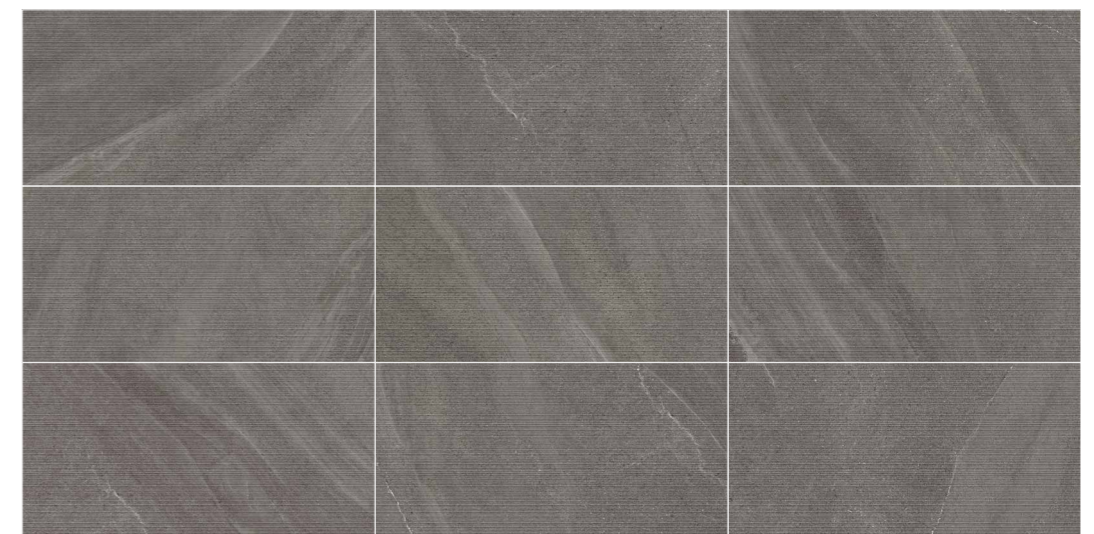

BLACK - BVLE70126KSA (Velluto) Size:600x1200mm(24"x48")